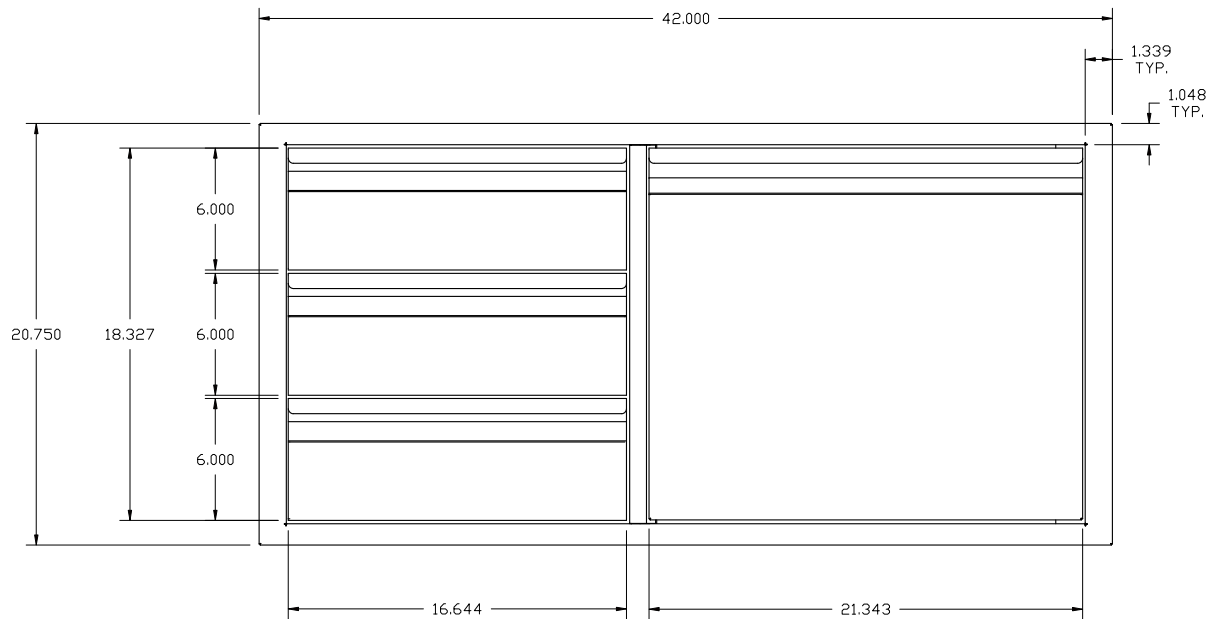

TEDD423-B: 42" WIDE DOOR & 3 DRAWER COMBO

LAST UPDATE: 02/13