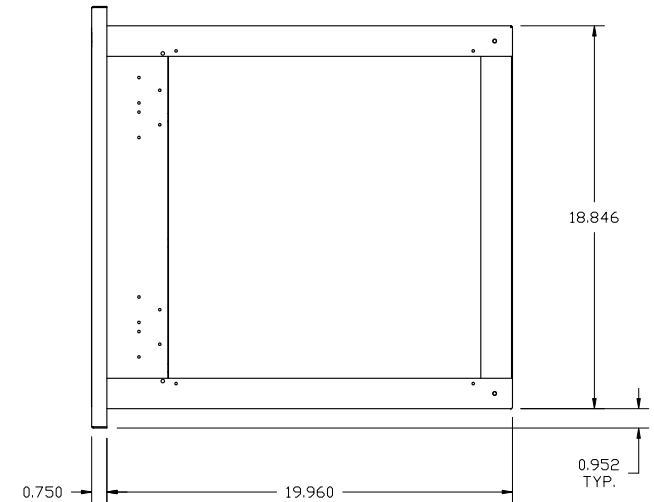

TEDD423-B: 42" WIDE DOOR & 3 DRAWER COMBO

LAST UPDATE: 02/13