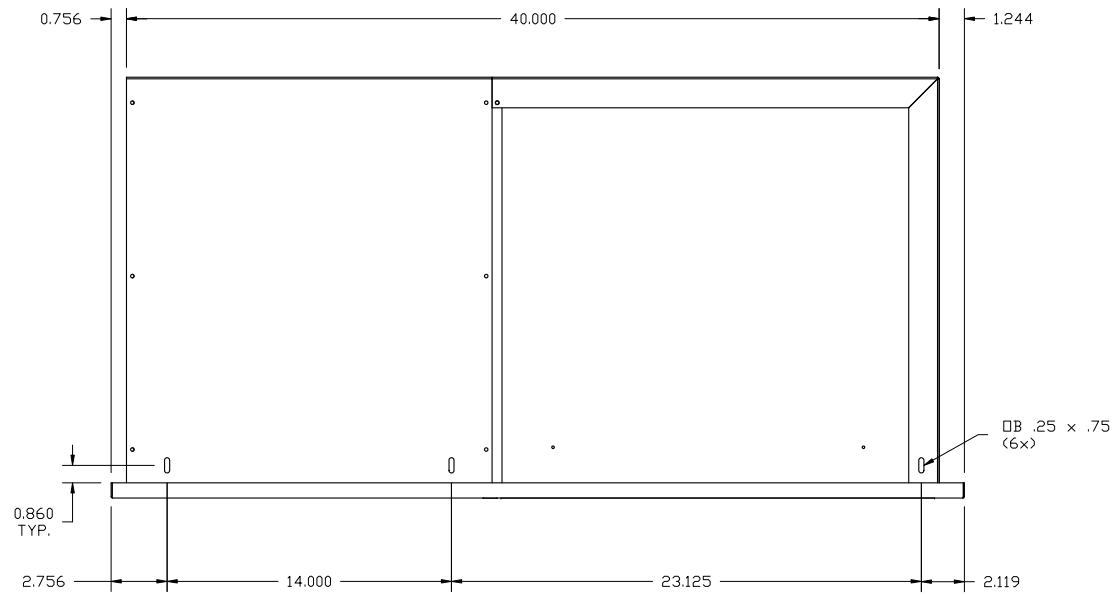

TEDD423-B: 42" WIDE DOOR & 3 DRAWER COMBO

LAST UPDATE: 02/13