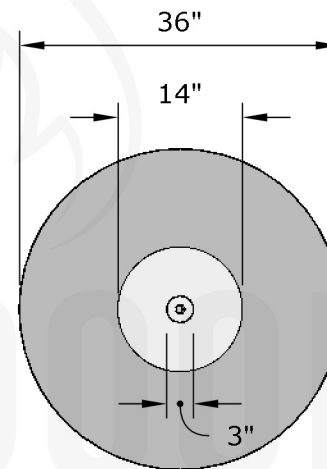

Replacement Part Numbers

TOP

SIDE

Cazo - 36" Fire Bowl

Page Number	1 of 1
Author: Bryant Uribe	4/13/2018
Approved By: Gabriel Estrada	4/13/2018

Part Number	OPT-36RFO
Material	GFRC
Finishes	Black, Ash, Gray, Limestone, Chocolate, Brown, Vanilla
Gas Type	Natural Gas (-NG) or Liquid Propane (-LP)
Weight	190 - 200 lbs.
BTUs	65,000 - 90,000
Suggested Fire Glass	75 lbs.
Access Door	N/A

ITEM NO.	REPLACEMENT PART NUMBER	QTY.
1	OPT-159	1

Proprietary & Confidential: The information contained in this drawing is the sole property of **The Outdoor Plus**. Any reproduction or as a whole without written permission of **The Outdoor Plus** is prohibited.