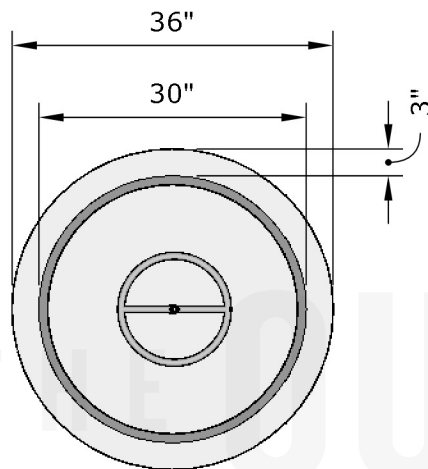

Replacement Part Numbers

TOP

SIDE

Cazo - 36" Fire Bowl

Page Number	1 of 1
Author: Bryant Uribe	4/13/2018
Approved By: Gabriel Estrada	4/13/2018

Part Number	OPT-36RFO
Material	GFRC
Finishes	Black, Ash, Gray, Limestone, Chocolate, Brown, Vanilla
Gas Type	Natural Gas (-NG) or Liquid Propane (-LP)
Weight	190 - 200 lbs.
BTUs	65,000 - 90,000
Suggested Fire Glass	75 lbs.
Access Door	N/A

ITEM NO.	REPLACEMENT PART NUMBER	QTY.
1	OPT-159	1

Proprietary & Confidential: The information contained in this drawing is the sole property of **The Outdoor Plus**. Any reproduction or as a whole without written permission of **The Outdoor Plus** is prohibited.