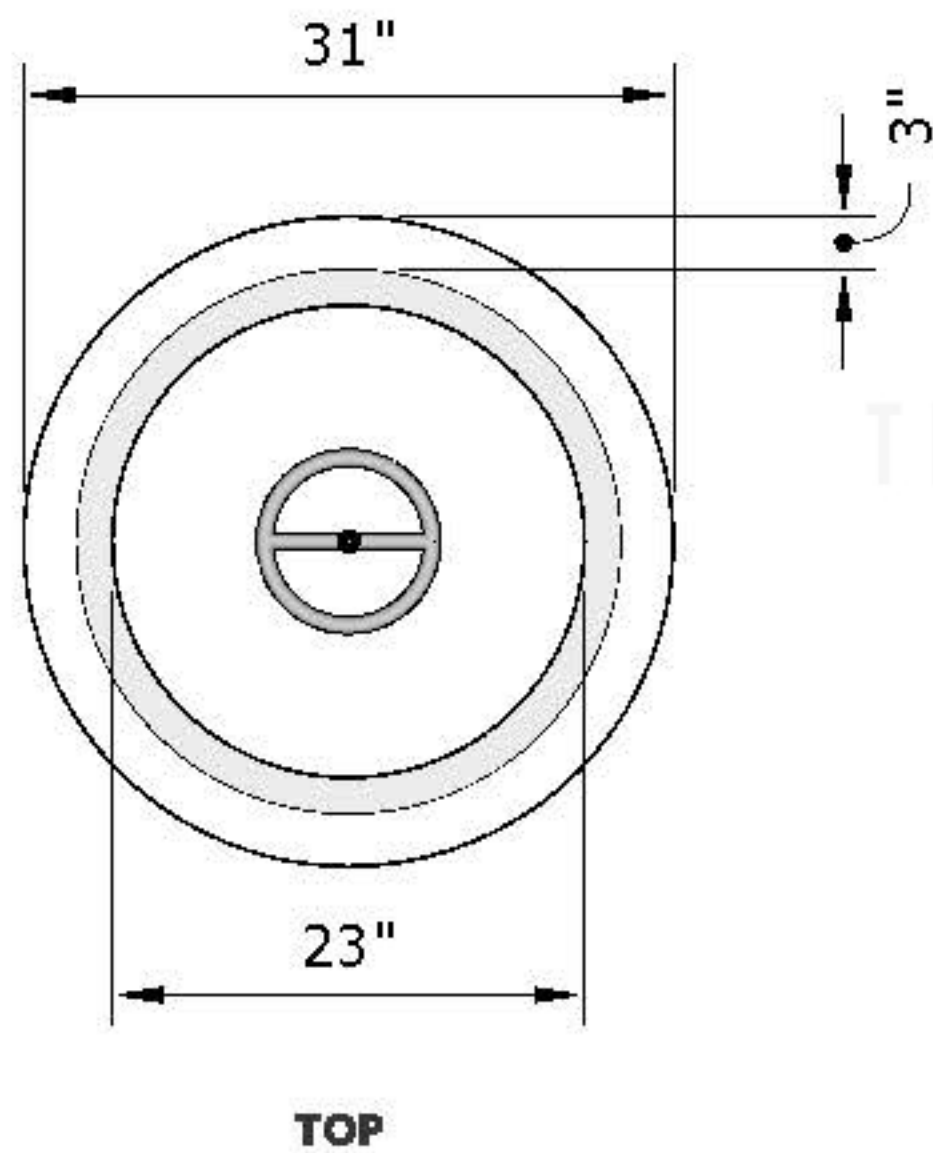

Replacement Part Numbers

Cazo - 31" Fire Bowl

Page Number	1 of 1
Author: Bryant Uribe	4/13/2018
Approved By: Gabriel Estrada	4/13/2018

Part Number	OPT-31RFO
Material	GFRC
Finishes	Black, Ash, Gray, Limestone, Chocolate, Brown, Vanilla
Gas Type	Natural Gas (-NG) or Liquid Propane (-LP)
Weight	175 - 185 lbs.
BTUs	65,000 - 90,000
Suggested Fire Glass	50 lbs.
Access Door	N/A

ITEM NO.	REPLACEMENT PART NUMBER	QTY.
1	OPT-159	1

Proprietary & Confidential: The information contained in this drawing is the sole property of **The Outdoor Plus**. Any reproduction or as a whole without written permission of **The Outdoor Plus** is prohibited.