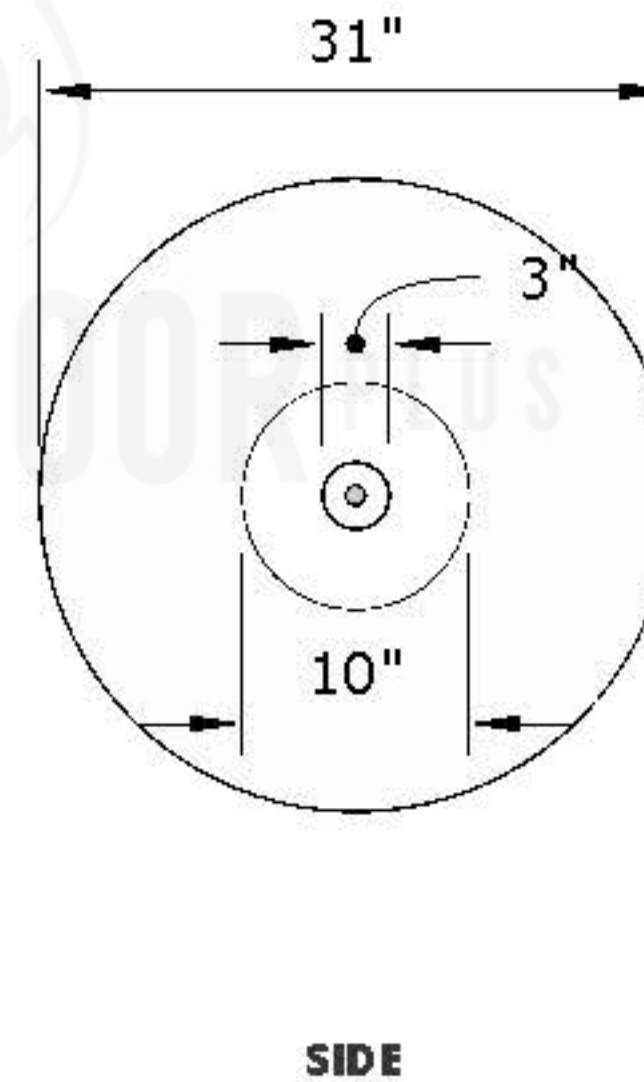

Replacement Part Numbers

Cazo - 31" Fire Bowl

Page Number	1 of 1
Author: Bryant Uribe	4/13/2018
Approved By: Gabriel Estrada	4/13/2018

Part Number	OPT-31RFO
Material	GFRC
Finishes	Black, Ash, Gray, Limestone, Chocolate, Brown, Vanilla
Gas Type	Natural Gas (-NG) or Liquid Propane (-LP)
Weight	175 - 185 lbs.
BTUs	65,000 - 90,000
Suggested Fire Glass	50 lbs.
Access Door	N/A

ITEM NO.	REPLACEMENT PART NUMBER	QTY.
1	OPT-159	1

Proprietary & Confidential: The information contained in this drawing is the sole property of **The Outdoor Plus**. Any reproduction or as a whole without written permission of **The Outdoor Plus** is prohibited.