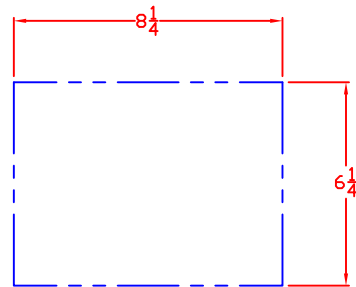

1/20/10

LYNX TRASH CHUTE
MODEL L18TS
W/ DIMENSIONS

ISLAND CUTOUT
IN BLUE

TOP VIEW

FRONT VIEW

SIDE VIEW

1/20/10

LYNX TRASH CHUTE
MODEL L18TS

TOP VIEW

LOCATION/SIZE OF CUTOUT
BEHIND ISLAND FRONT

FRONT VIEW

LOCATION/SIZE OF CUTOUT
BEHIND ISLAND SIDE

SIDE VIEW