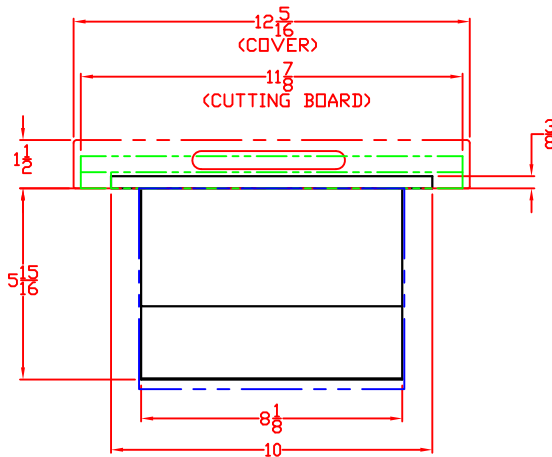

1/20/10

LYNX TRASH CHUTE
MODEL L18TS
W/ DIMENSIONS

ISLAND CUTOUT
IN BLUE

TOP VIEW

FRONT VIEW

SIDE VIEW

1/20/10

LYNX TRASH CHUTE
MODEL L18TS

TOP VIEW

LOCATION/SIZE OF CUTOUT
BEHIND ISLAND FRONT

FRONT VIEW

LOCATION/SIZE OF CUTOUT
BEHIND ISLAND SIDE

SIDE VIEW