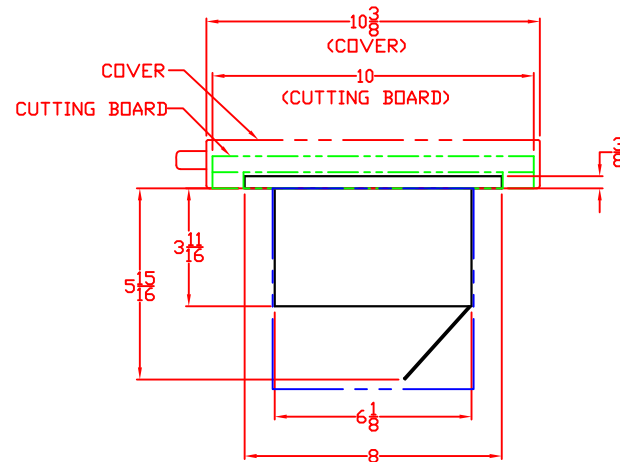

1/20/10

LYNX TRASH CHUTE
MODEL L18TS
W/ DIMENSIONS

ISLAND CUTOUT
IN BLUE

TOP VIEW

FRONT VIEW

SIDE VIEW

1/20/10

LYNX TRASH CHUTE
MODEL L18TS

TOP VIEW

LOCATION/SIZE OF CUTOUT
BEHIND ISLAND FRONT

FRONT VIEW

LOCATION/SIZE OF CUTOUT
BEHIND ISLAND SIDE

SIDE VIEW