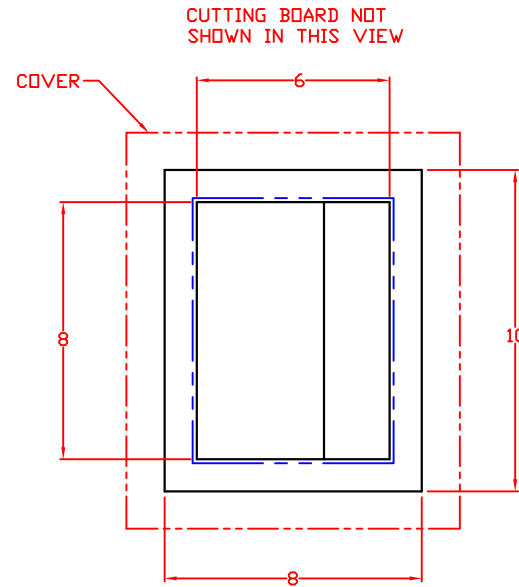

1/20/10

LYNX TRASH CHUTE
MODEL L18TS
W/ DIMENSIONS

ISLAND CUTOUT
IN BLUE

TOP VIEW

FRONT VIEW

SIDE VIEW

1/20/10

LYNX TRASH CHUTE
MODEL L18TS

TOP VIEW

LOCATION/SIZE OF CUTOUT
BEHIND ISLAND FRONT

FRONT VIEW

LOCATION/SIZE OF CUTOUT
BEHIND ISLAND SIDE

SIDE VIEW