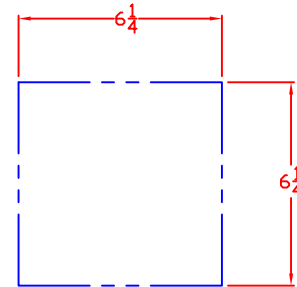

1/20/10

LYNX TRASH CHUTE
MODEL L18TS
W/ DIMENSIONS

ISLAND CUTOUT
IN BLUE

TOP VIEW

FRONT VIEW

SIDE VIEW

1/20/10

LYNX TRASH CHUTE
MODEL L18TS

TOP VIEW

LOCATION/SIZE OF CUTOUT
BEHIND ISLAND FRONT

FRONT VIEW

LOCATION/SIZE OF CUTOUT
BEHIND ISLAND SIDE

SIDE VIEW