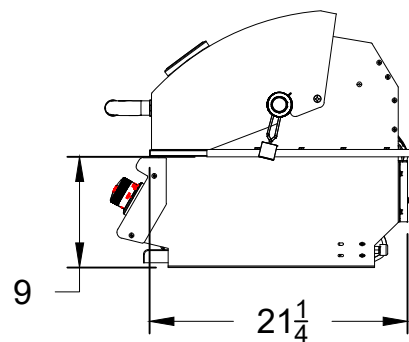

WWW.BULLBBQ.COM

SPEC SHEET OUTLINE
ITEM# 62648 LP & 62649 NG
DESCRIPTION - DIABLO GRILL

PERSPECTIVE VIEW
WITH INSTALLATION
CUT OUT DIMENSIONS

TOP VIEW

FRONT VIEW

RIGHT SIDE VIEW

NOTES:

- 1) ALL DIMENSIONS ARE IN INCH UNITS
- 2) REFER TO PICTORIAL VIEW FOR INSTALLATION CUTOUT DIMENSIONS.

KNOWN CORRECTIONS STILL NEEDED:

- 1. UPDATE ROTISSERIE UNIT TO LATEST VERSION.
- 2. REMOVE INFARED BURNER LEADS FROM TOP VIEW
- 3. CORRECT DEPICTION OF GRILL IN RIGHT SIDE VIEW.
- 4. CORRECT POSITION OF GRILL HANDLE (SHOULD BE CENTERED ON LID FACE)