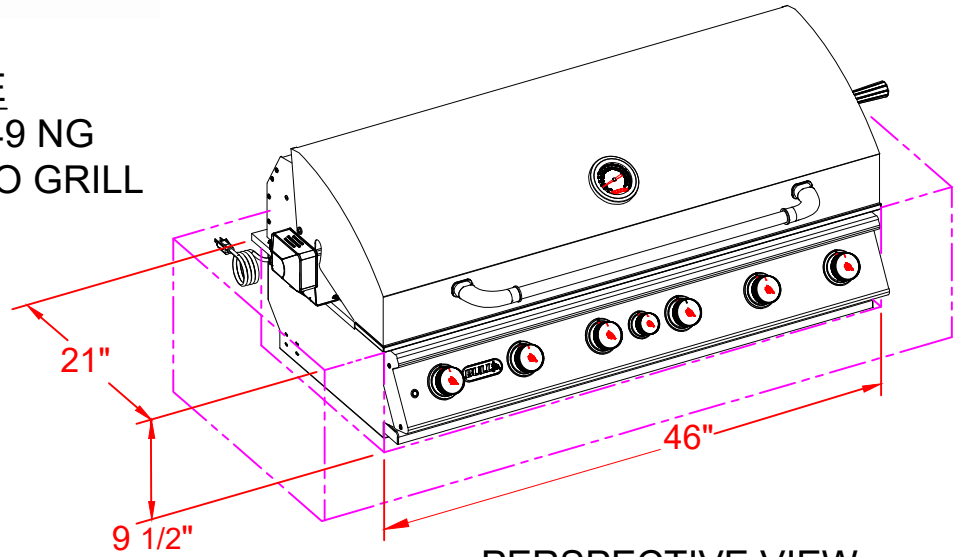

WWW.BULLBBQ.COM

SPEC SHEET OUTLINE
ITEM# 62648 LP & 62649 NG
DESCRIPTION - DIABLO GRILL

PERSPECTIVE VIEW
WITH INSTALLATION
CUT OUT DIMENSIONS

TOP VIEW

FRONT VIEW

RIGHT SIDE VIEW

NOTES:

- 1) ALL DIMENSIONS ARE IN INCH UNITS
- 2) REFER TO PICTORIAL VIEW FOR INSTALLATION CUTOUT DIMENSIONS.

KNOWN CORRECTIONS STILL NEEDED:

- 1. UPDATE ROTISSERIE UNIT TO LATEST VERSION.
- 2. REMOVE INFARED BURNER LEADS FROM TOP VIEW
- 3. CORRECT DEPICTION OF GRILL IN RIGHT SIDE VIEW.
- 4. CORRECT POSITION OF GRILL HANDLE (SHOULD BE CENTERED ON LID FACE)