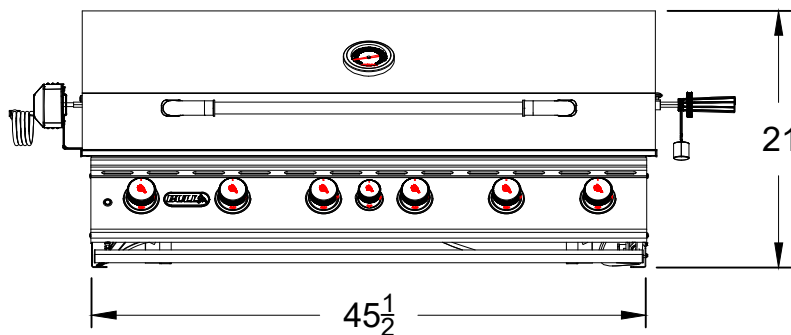

WWW.BULLBBQ.COM

SPEC SHEET OUTLINE
ITEM# 62648 LP & 62649 NG
DESCRIPTION - DIABLO GRILL

PERSPECTIVE VIEW
WITH INSTALLATION
CUT OUT DIMENSIONS

TOP VIEW

FRONT VIEW

RIGHT SIDE VIEW

NOTES:

- 1) ALL DIMENSIONS ARE IN INCH UNITS
- 2) REFER TO PICTORIAL VIEW FOR INSTALLATION CUTOUT DIMENSIONS.

KNOWN CORRECTIONS STILL NEEDED:

- 1. UPDATE ROTISSERIE UNIT TO LATEST VERSION.
- 2. REMOVE INFARED BURNER LEADS FROM TOP VIEW
- 3. CORRECT DEPICTION OF GRILL IN RIGHT SIDE VIEW.
- 4. CORRECT POSITION OF GRILL HANDLE (SHOULD BE CENTERED ON LID FACE)