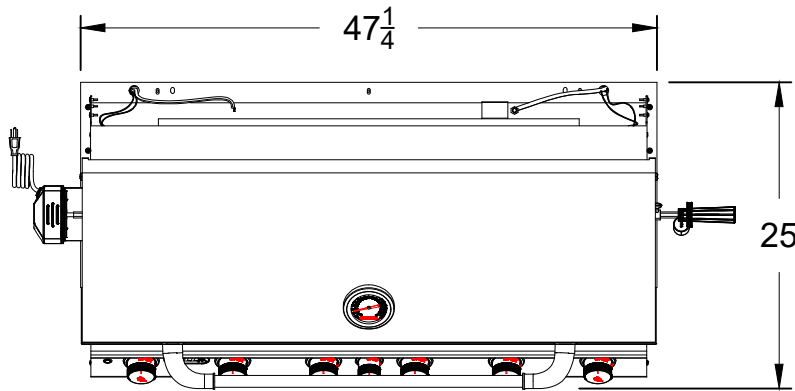

WWW.BULLBBQ.COM

SPEC SHEET OUTLINE
ITEM# 62648 LP & 62649 NG
DESCRIPTION - DIABLO GRILL

PERSPECTIVE VIEW
WITH INSTALLATION
CUT OUT DIMENSIONS

TOP VIEW

FRONT VIEW

RIGHT SIDE VIEW

NOTES:

- 1) ALL DIMENSIONS ARE IN INCH UNITS
- 2) REFER TO PICTORIAL VIEW FOR INSTALLATION CUTOUT DIMENSIONS.