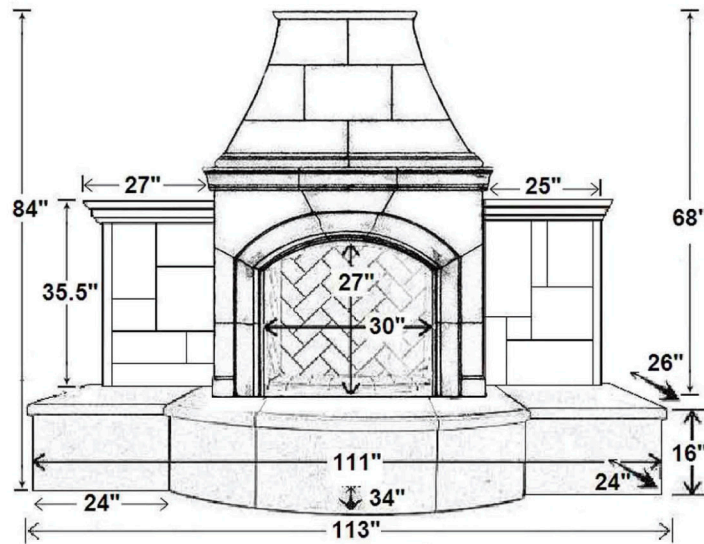

Grand Phoenix

Grand Phoenix Details

Material: Glass-Fiber Reinforced Concrete (GFRC). GFRC is lightweight and durable in all climates

of Parts: 11 total - 3 hearth pieces, 1 body, 1 chimney, 4 firebox panels, 2 walls

Weight: approximately 1,500 lbs

Grand Phoenix with Standard Chimney

818-05-X-XX-XXC
Footprint: 111" x 24"/34"

Grand Phoenix with Back Venting

815-05-X-XX-XXC
Footprint: 111" x 24"/34"

Grand Phoenix w/ back venting comes with one less piece (10) and weighs approximately 100# less