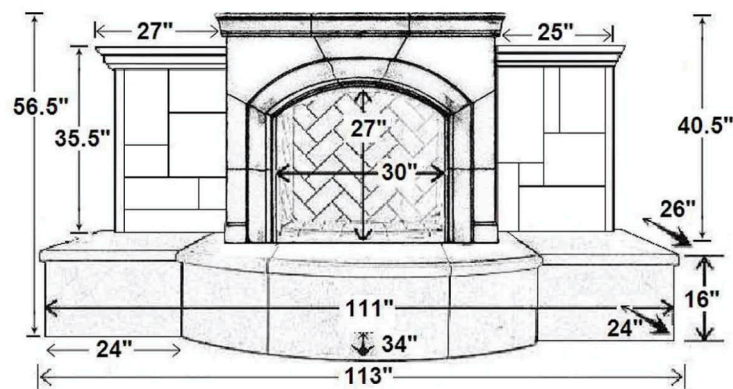

Grand Phoenix

Grand Phoenix Details

Material: Glass-Fiber Reinforced Concrete (GFRC). GFRC is lightweight and durable in all climates

of Parts: 11 total - 3 hearth pieces, 1 body, 1 chimney, 4 firebox panels, 2 walls

Weight: approximately 1,500 lbs

Grand Phoenix with Standard Chimney

818-05-X-XX-XXC
Footprint: 111" x 24"/34"

Grand Phoenix with Back Venting

815-05-X-XX-XXC
Footprint: 111" x 24"/34"

Grand Phoenix w/ back venting comes with one less piece (10) and weighs approximately 100# less